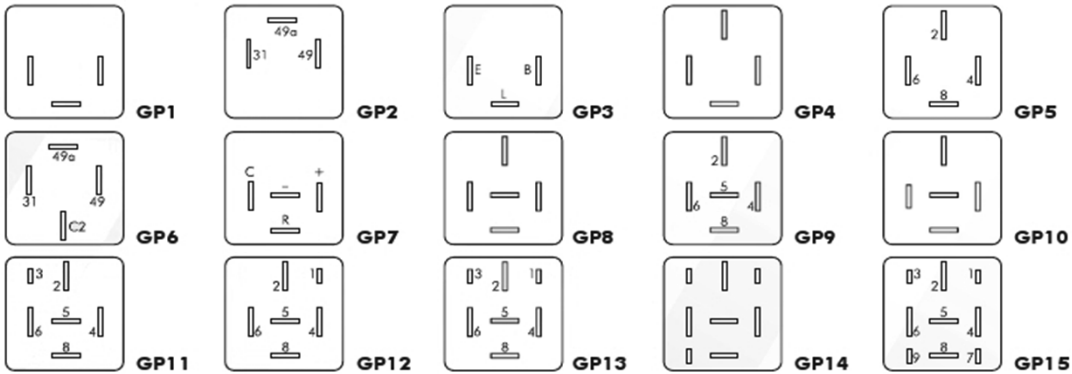

Verfügbare Steckerbilder
Available terminal configurations