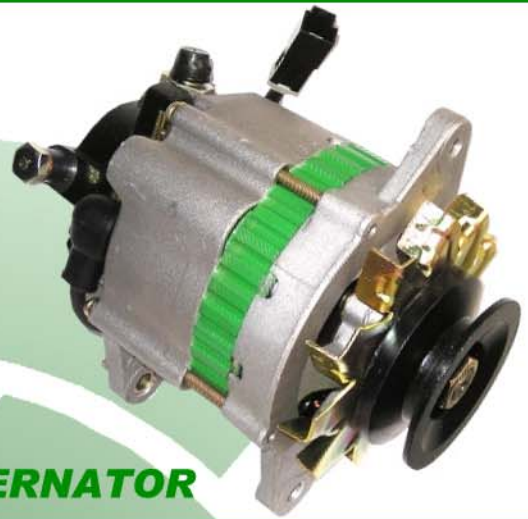

**INDOTTI - CAMPI - ROTORI- STATORI
ARMATURE -STARTER FIELD COIL - ROTOR - STAROR**

Your spare parts, our experience

GHIBAUDI MARIO S.P.A.

2015

COMPALMG01

ROTATING MACHINE DIVISION

STARTER AND ALTERNATOR

STARTER DRIVE

ALTERNATOR PULLEY

STARTER SOLENOID

ALTERNATOR BEARING

BRUSH AND BRUSH-HOLDER

REGULATOR AND RECTIFIER

FIELD COIL AND ARMATURE

ROTOR AND STATOR

Your spare parts, our experience