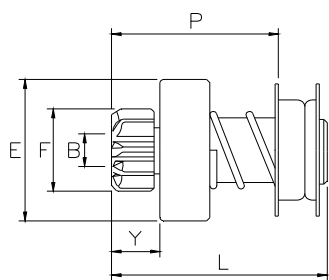

IMOSA

IMOSA

IMO070

2701

B= 14,3   E= 48   F= 30   Y= 15   L=59

P= 44   Z= 9   Rot= D   Sca= 03E

O.E. LANCOR   DC18000

IMOSA