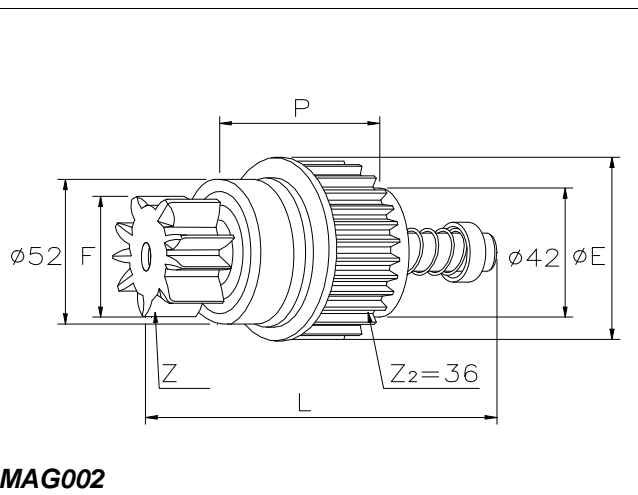

MAGNETON

6208

E= 45 F= 25 L= 79 P= 42 Z=9

Rot= D --- ---

O.E. MAGNETON FOR 9141322

MAGNETON 9141322

CHEVROLET, ZAZ

MAGNETON