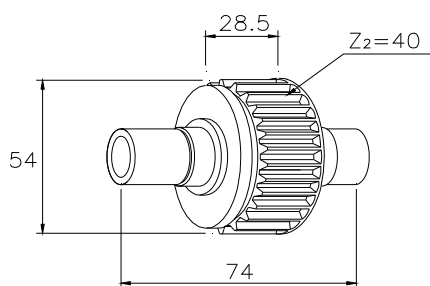

NIPPONDENSO

NIP022RL

1982

Rot= D

NIPON 128000-6870

CATERPILLAR