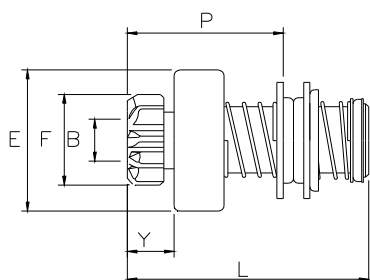

IKA ELECT.

IKA ELECT.

IKA050

2686

B= 14,2   E= 48   F= 30   Y= 15   L=79
P= 50   Z= 9   Rot= D   Sca= 03E

O.E. IKA ELECT. 8202-220

IKA ELECT. 82024/4

WARTBURG