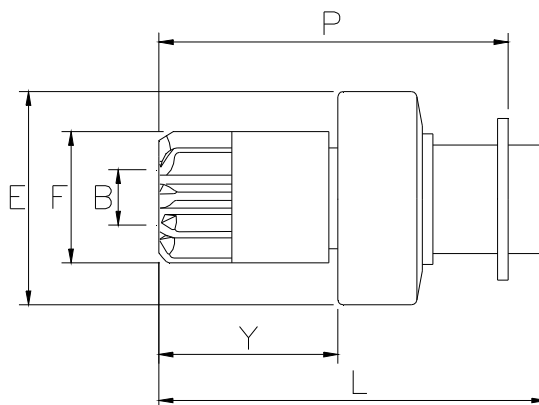

MITSUBISHI

MITO47

6280

B= 12   E= 46   F= 38   Y= 31   L=70
P= 62   Z= 9   Rot= S   Sca= 04E

MITSUBISHI M2T43381 M2T43581 M2T43681
M2T44581 M3T10977

VALEO TM000A21901

JOHN DEERE, NEW HOLLAND