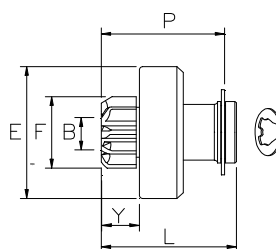

VAL001

6029

B= 11   E= 44   F= 26   Y= 12   L=41
P= 38   Z= 9   Rot= D   Sca= 05E

O.E. VALEO 193512 594726

VALEO TS8E2 TS8E6

CITROEN, RENAULT

6051

B= 11   E= 46   F= 24   Y= 12   L=41
P= 38   Z= 8   Rot= D   Sca= 05E

O.E. VALEO 191769

VALEO TS10E4 TS10E5

RENAULT

6070

B= 11   E= 46   F= 27   Y= 15   L=44
P= 41   Z= 8   Rot= D   Sca= 05E

O.E. VALEO 194440 194480 594734

VALEO TS10E1

CITROEN, PEUGEOT, TOYOTA