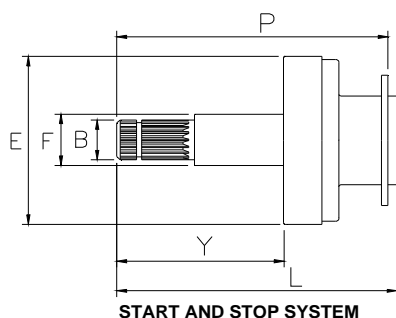

B= 12 E= 46 F= 29 Y= 15 L=37

Z= 9 Rot= S Sca= 06E

O.E. UNITED TEC 5980440 5980440-DV30SM

 UNITED TEC 6743040M030SM 6767540M030SM 6873740M030SM
SM67430 SM67675 SM68737

 MERCURY

VALEO

VAL003

6135