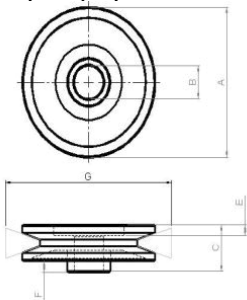

For pulleys specific:

A = OD
B = Bore diameter
C = Width
E = Depth
F = Distance/back