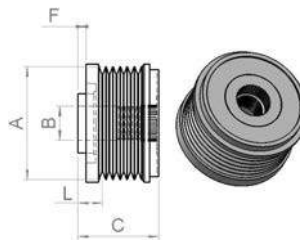

A = OD
B = Bore diameter
C = Width
F = Distance/back
L = Measurement first groove