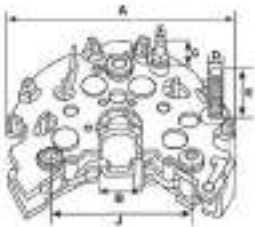

For rotors specific:

A = OD
G = Total length
J = Shaft diameter
M = Thread size

For stators specific:

A = OD
B = ID
C = Height
F = OD 2

For rectifiers specific:

A = OD
B = ID
D = B+ thread
E = B+
F = D+ thread
G = D+
J = Mounting distance