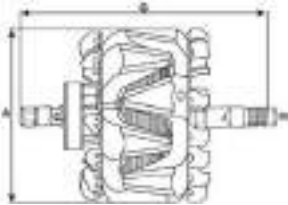

For rotors specific:

A = OD
G = Total length
J = Shaft diameter
M = Thread size

For stators specific:

A = OD
B = ID
C = Height
F = OD 2

For rectifiers specific:

A = OD
B = ID
D = B+ thread
E = B+
F = D+ thread
G = D+
J = Mounting distance