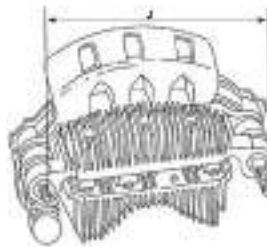

For rotors specific:

A = OD
G = Total length
J = Shaft diameter
M = Thread size

For stators specific:

A = OD
B = ID
C = Height
F = OD 2

For rectifiers specific:

A = OD
B = ID
D = B+ thread
E = B+
F = D+ thread
G = D+
J = Mounting distance