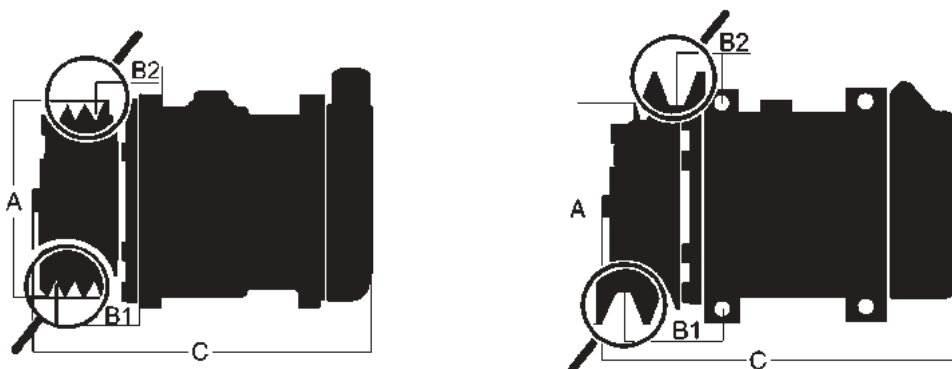

COMPRESSOR

VERY IMPORTANT !

When replacing the compressor, you must flush the A/C system and ensure that the oil in the system is replaced, along with checking that the oil level is sufficient.

NB. Dryer/ accumulator must be replaced, when replacing the compressor