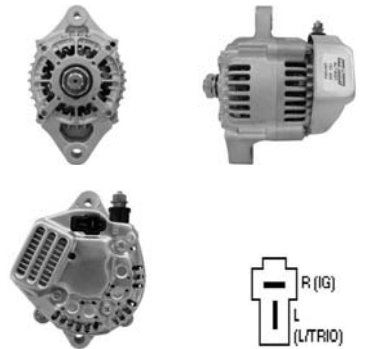

ALT-5307

Amperage	40A
Pulley Groove	w/o pulley
Rotation	CW
Voltage	12V

O.E.M.

- 100211-4490
- 600-821-2350

TO FIT.

MAKE	MODEL	ENGINE	YEAR
KOMATSU	FD20-11	4D95	
KOMATSU	FD20DC-11	4D95	
KOMATSU	FD20SDC-11	4D95	
KOMATSU	FD20ST-11	4D95	
KOMATSU	FD20T-11	4D95	
KOMATSU	FD20WC-11	4D95	
KOMATSU	FD30-11	4D95	
KOMATSU	FD30H-11	4D95	
KOMATSU	FD30S-11	4D95	
KOMATSU	FD30S-5	4D95	
KOMATSU	FD30SV-11	4D95	
KOMATSU	FD30V-11	4D95