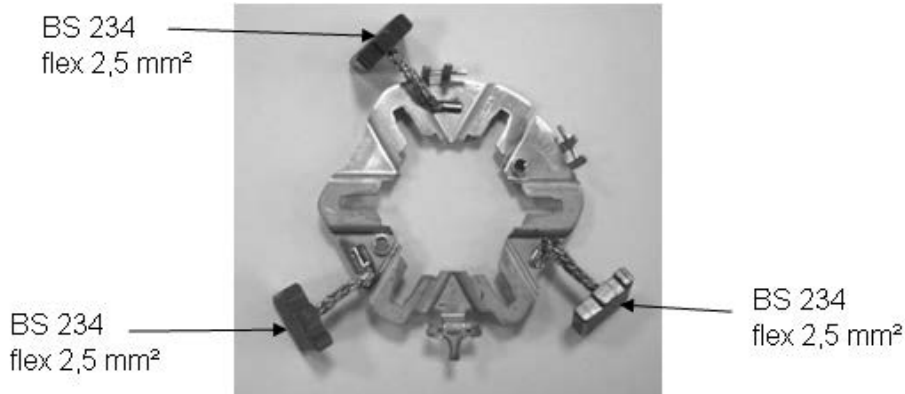

Assembly Instructions for Brush holder with 6 brushes

Brush holder 7 7538 1 with 3 x BS 234 and 3 x BS 235

SF78-M 12V (L) VW Start/Stop Overload Protection Starters

Attention!

(L) anti clock rotation: all brushes with assembly mark left in direction to brush ring

(R) clockwise rotation: all brushes with assembly mark right in direction to brush plate