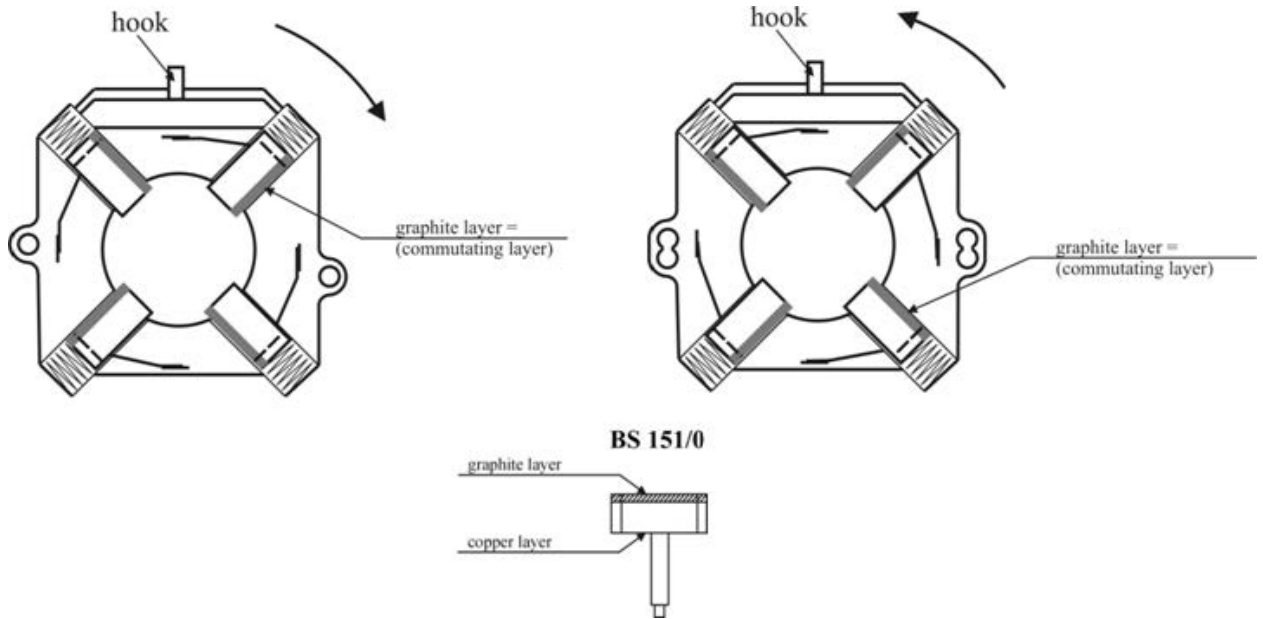

Starter-Unit DW 1,1 KW 12 Volt 0 001 108 ...

7 7124 1 clockwise rotation DW(R)

7 7128 1 anticlock rotation DW(L)

Assembly Instructions for Brush holder with 6 brushes

Brush holder 7 7538 1 with 3 x BS 234 and 3 x BS 235