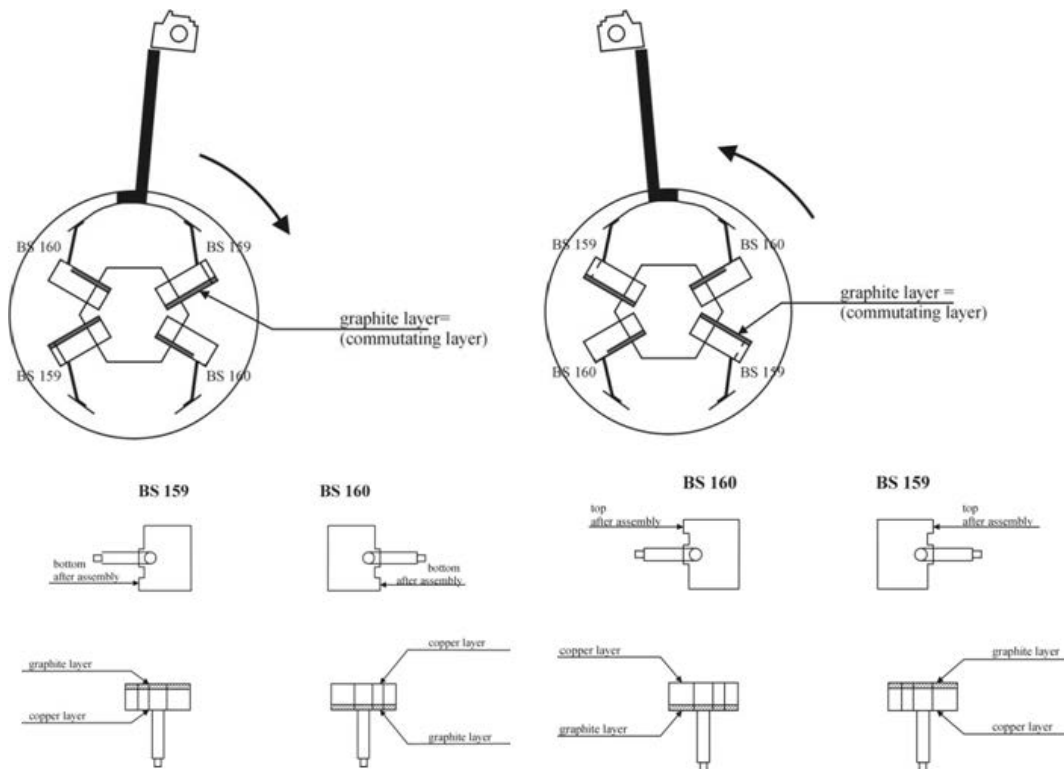

Starter-Unit DW 1,1 KW 12 Volt 0 001 108 ...

7 7124 1 clockwise rotation DW(R)

7 7128 1 anticlock rotation DW(L)

Assembly Instructions for Brush holder with 6 brushes

Brush holder 7 7538 1 with 3 x BS 234 and 3 x BS 235