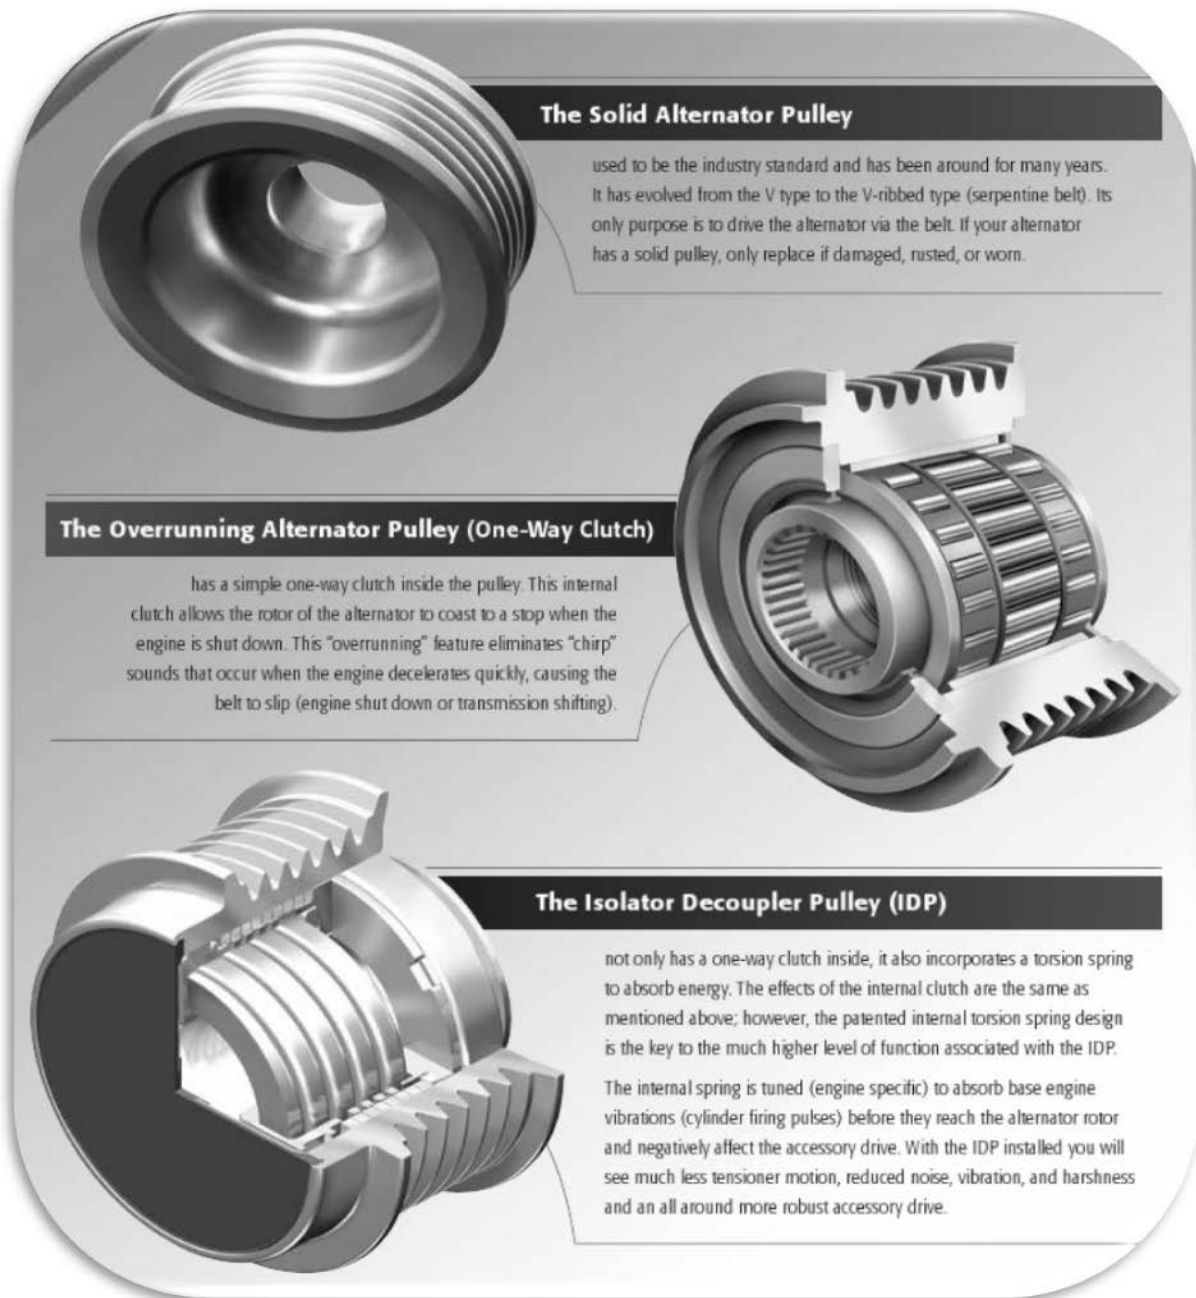

Alternator Pulley Technologies

OAP's and IDP's perform like a 'suspension system' for the accessory belt drive, by synchronizing the belt drive system which improves its performance and extend the life of many components.

These new generations of Pulleys achieve their performance by using two different technologies.

Attention!

Therefore all other components and parts are designed and provided for a use with original OAP's and IDP's only. By using replacement products instead the risk of an accelerated wastage raises extremely. Quality Claims regarding the accessory belt drive system will be rejected by the OEM's if not the original IDP or OAP is used on the alternator.