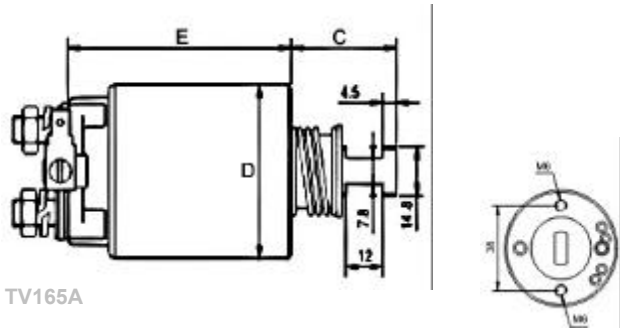

TV165A

E8001-1

12V

8 FORI

C= 28 D= 52 E= 73

O.E. HITACHI 2120-27002

HITACHI

HITACHI