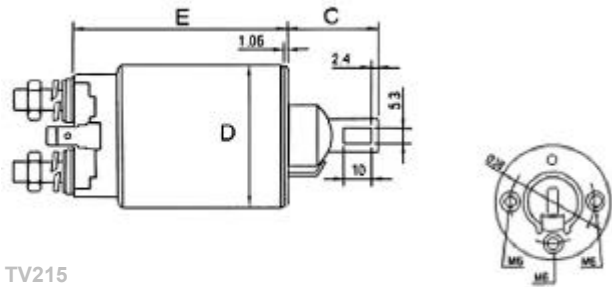

MITSUBISHI

TV215

E8110

12V

C= 17,5   D= 51,5   E= 77,5

O.E. MIT.	M371X16171 SB163 SB530F SB587F	M371X58871 SB164 SB530G SB588	SB161 SB329 SB587 SB806
MIT.	0222-24-760 M2T23685 M2T50381 M2T54271 M3T10473 M3T22582 M3T25883 M3T32583 M4T14771 MGE01-0	M1T50071 M2T25681 M2T50881 M2T58581 M3T11172 M3T25782 M3T25981 M3T32681 MEA10-7	M2T23081 M2T50181 M2T53083 M2T58681 M3T11173Q M3T25882 M3T32581 M3T33588 MEA13-1

AUDI, MAZDA, NISSAN, VOLKSWAGEN