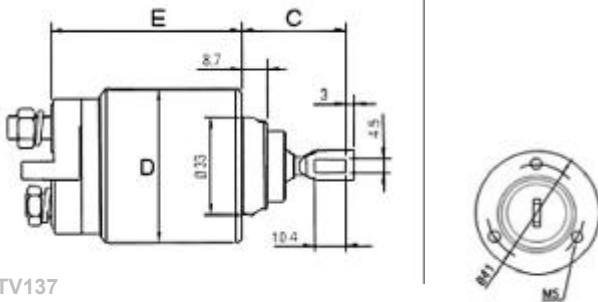

BOSCH

TV137

E3470

12V

C= 34 D= 57 E= 81

- O.E. BOSCH 0331303070
- BOSCH 0001124005 0001124006 0001125001
- VOLKSWAGEN

E3618

12V

C= 34,5 D= 56,5 E= 66

- O.E. BOSCH 2339303212
- BOSCH 0001110102
- FIAT

E3699

12V

C= 25 D= 52,5 E= 64,5

- O.E. BOSCH 2339304007 2339304019 2339304023
- BOSCH 0001106062 0001106083 0001107067
- 0001107076 0001107078 0001108166
- 0001108167 0001108173 0001108181
- 0001109029 0001109031 0001109035
- 0001109252 0001115002 0001115007
- VOLVO

E3709

12V

C= 28,5 D= 56,5 E= 65,5

- O.E. BOSCH 2339303240
- BOSCH 0001108025 0001108088
- VOLVO

BOSCH