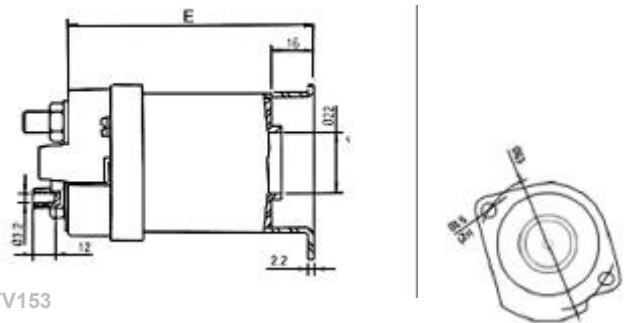

DELCO REMY

TV153

E5382

12V

C= --- D= 51 E= 93

O.E. DELCO R.	3471693	DR902	
DELCO R.	3471143	3471163	

OPEL

E5383

12V

C= --- D= --- E= 91