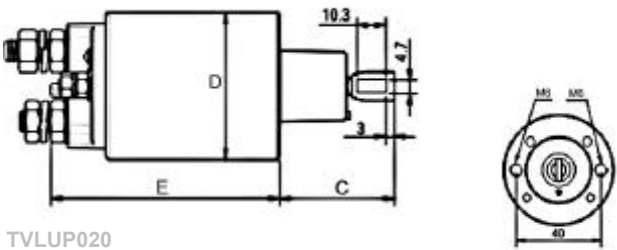

LUCAS PRESTOLITE

TVLUP020

E7517

12V

C= 21   D= 52   E= 81

O.E. LUCAS PRESTO 35640850

LUCAS PRE

FORD, MAGIRUS-DEUTZ, MASSEY FERGUSON, PEUGEOT

NEW!