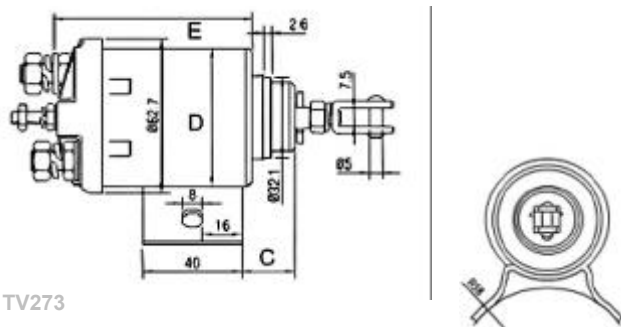

BOSCH

TV273

E7902

12V

C= 15 D= 55,5 E= 81

O.E. BOSCH 9330451015
WAPSA 237-21

 CASE, CBT, CLARK, DODGE, EATON, FORD, GMC, MASSEY FERGUSON

E7903