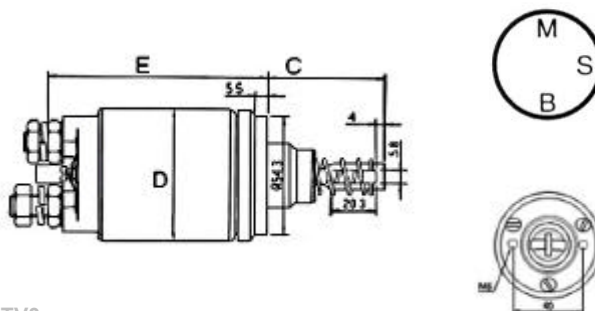

BOSCH

TV3

E3575

12V

C= 31 D= 61 E= 100

O.E. BOSCH	0331400023	0331401001	0331401003
	0331401004	0331401012	0331401029
	0331401046	0331401051	0331401501
	0331401503	0331401504	0331402073

LUCAS

TOB452

BOSCH	0001351053	0001356003	0001359001
	0001359002	0001359003	0001359004
	0001359005	0001359006	0001359007
	0001359008	0001359009	0001359010
	0001359011	0001359012	0001359013
	0001359014	0001359015	0001359016
	0001359017	0001359018	0001359019
	0001359020	0001359024	0001359025
	0001359026	0001359027	0001359028
	0001359029	0001359030	0001359033
	0001359034	0001359036	0001359037
	0001359038	0001359039	0001359040
	0001359041	0001359044	0001359045
	0001359046	0001359053	0001359056
	0001359057	0001359058	0001359060
	0001359061	0001359062	0001359063
	0001359064	0001359065	0001359067
	0001359068	0001359069	0001359070
	0001359077	0001359083	0001359086
	0001359093	0001359096	0001359120
	0011359064	9000143000	9000143001
	9000143010	9000143100	9000143101
	9000143204	9000143402	9000143414

HURLIMANN, LAMBORGHINI

E3673

24V

C= 31 D= 61 E= 100

O.E. BOSCH	0331401002	0331402081	
BOSCH	0001360002	0001360003	0001360004
	0001360008	0001360009	0001360010
	0001360012	0001360013	0001360018
	0001360047	0001360053	

AGPALE-DEUTZ, AHLMANN, CASE, FIAT IVECO