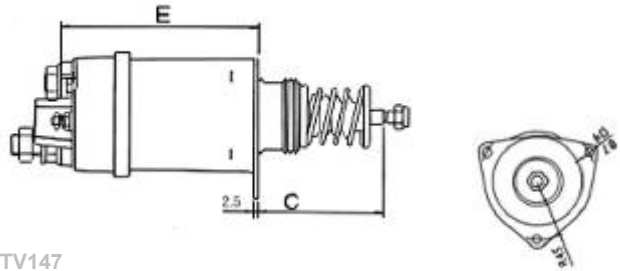

DELCO REMY

TV147

E5371

12V

C= 54,5   D= ---   E= 122

O.E. DELCO R.   1990347   1993767   1993854

FORD