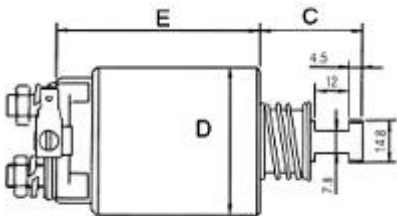

TV165

E8001

12V

0.8kW

C= 28,5 D= 52 E= 93

O.E. HITACHI 2120-57002

HITACHI S12-63 S12-63A S12-63B
S12-63C S12-68A S12-68B

AUDI, NISSAN

HITACHI